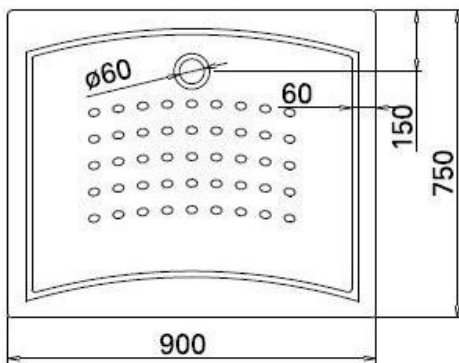

extra-large

DESIGN
PRODUCT **D**

107072
Extra-Large Shower Tray
900 X 750 X 120